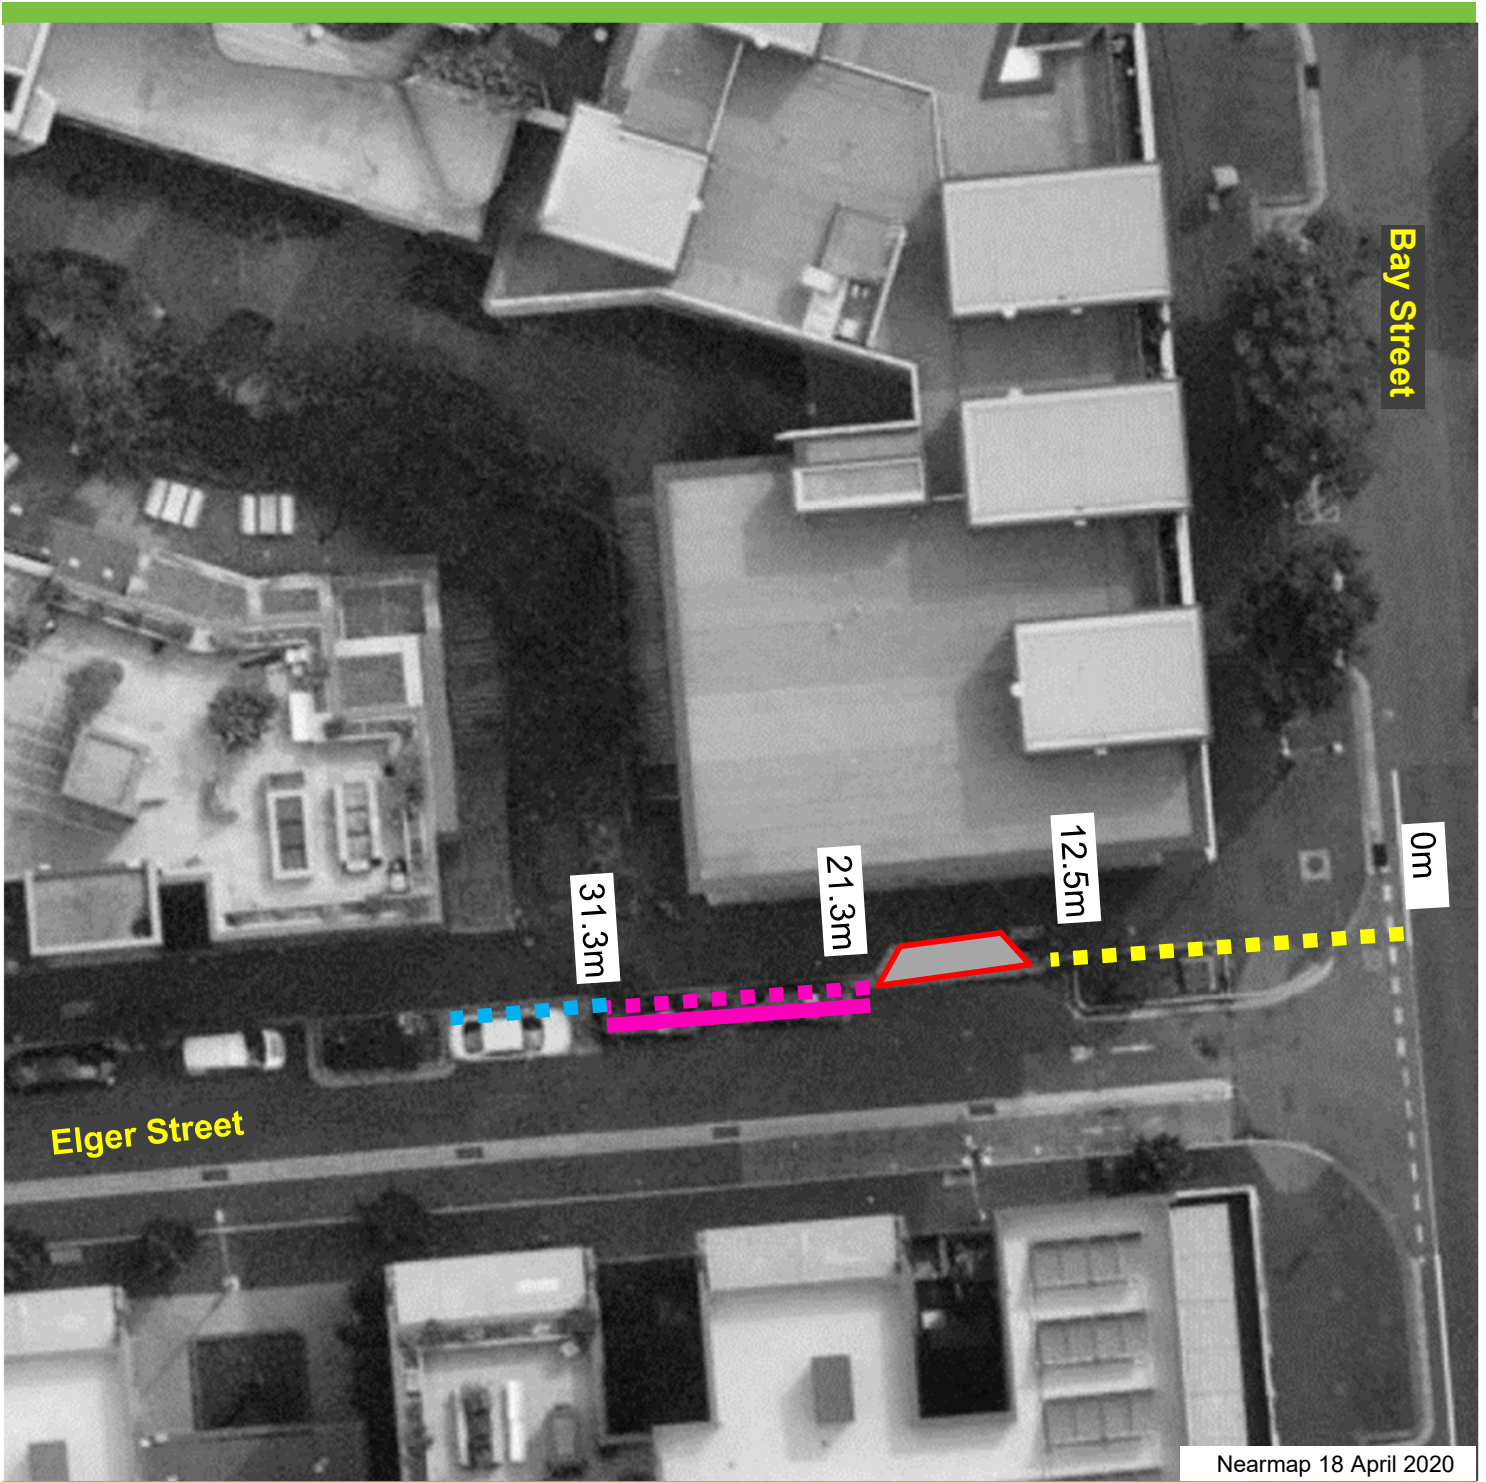

Elger Street, Glebe Proposed Parking Changes

Existing

Proposed

 No Stopping

 Driveway

 P10mins

 Unrestricted Parking

 Car Share